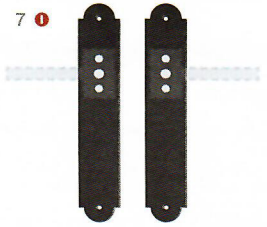

decorative HARDWARE

Attractive black powder coated handles and step plates come standard on select Clopay garage doors. To further enhance the carriage house design of your door, optional decorative hardware – including handles, operable L-keylocks, strap hinges, door knockers and studs – is available.

STANDARD

4* A

6 I

7 I

*Complements Spade Lift Handles and Spade Step Plate.

8 I

9 I

10 I