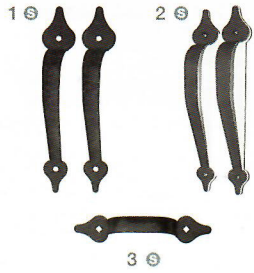

decorative HARDWARE

Attractive black powder coated handles and step plates come standard on select Clopay garage doors. To further enhance the carriage house design of your door, optional decorative hardware – including handles, operable L-keylocks, strap hinges, door knockers and studs – is available.

STANDARD

4* A

6 I

7 I

*Complements Spade Lift Handles and Spade Step Plate.

8 I

9 I

10 I