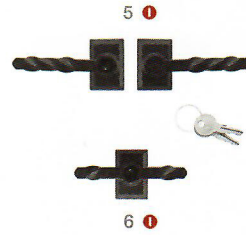

decorative HARDWARE

Attractive black powder coated handles and step plates come standard on select Clopay garage doors. To further enhance the carriage house design of your door, optional decorative hardware – including handles, operable L-keylocks, strap hinges, door knockers and studs – is available.

STANDARD

4* A

6 I

7 I

*Complements Spade Lift Handles and Spade Step Plate.

8 I

9 I

10 I