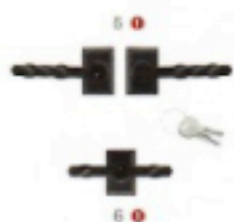

decorative HARDWARE

Attractive black powder coated handles and step plates come standard on select Clopay garage doors. To further enhance the carriage house design of your door, optional decorative hardware – including handles, operable L-keylocks, strap hinges, door knockers and studs – is available.

STANDARD

*Complements Spade Lift Handles and Spade Step Plate

- ⊙ = Steel Construction
- = Cast Iron Construction
- ⊙ = Aluminum Construction
- ⊙ = Resin Construction